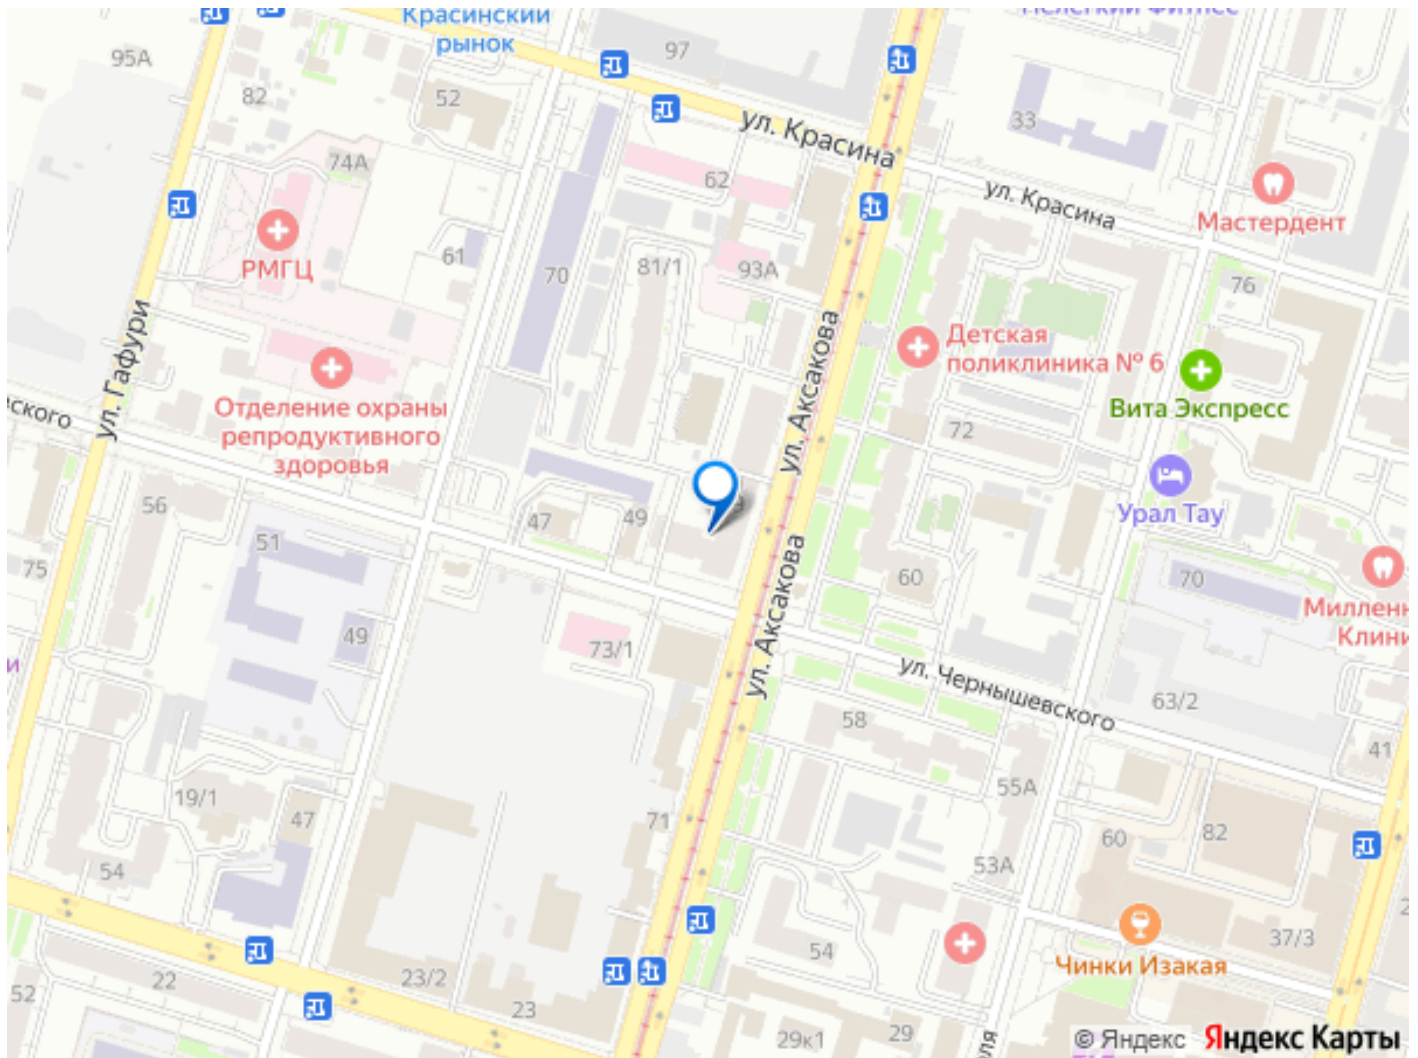

**ГОТОВЫЕ ПОМЕЩЕНИЯ  
В СОБСТВЕННОСТЬ  
ПОД ОФИС**

**500 м**  
до Арт-Квadrата

**1C**  
**26,29 м²**  
13,50 м²

**Рассрочка 50%**

The advertisement features a background image of a city street with buildings. A yellow location pin icon is placed above the '500 м' text. The floor plan diagram from the previous image is overlaid on the left side of the advertisement.